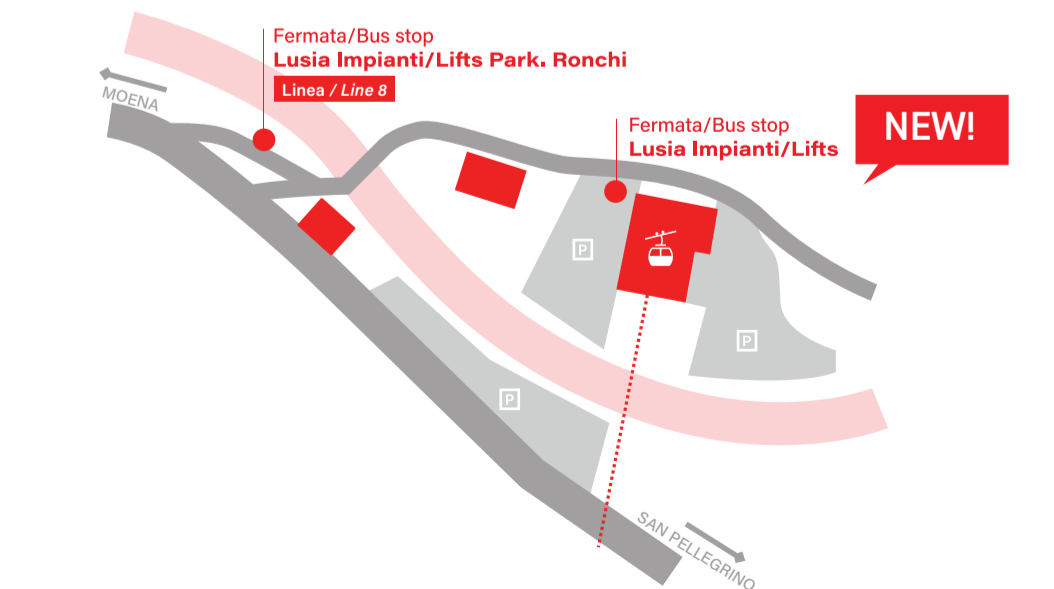

Linea / Line 9 Lusina Impianti/Lifts - San Pellegrino Costabella Impianti/Lifts (LOOP) 23.12.2023 - 17.03.2024

Table with columns for Note, Line, and departure times for Line 9. Includes routes like Lusina Impianti/Lifts, Costabella Impianti/Lifts.

Linea / Line 9 San Pellegrino Costabella Impianti/Lifts - Lusina Impianti/Lifts (LOOP) 23.12.2023 - 17.03.2024

Table with columns for Note, Line, and departure times for Line 9. Includes routes like Costabella Impianti/Lifts, Lusina Impianti/Lifts.

Tratta gratuita - Free skibus line

Linea / Line 10 Forno - Somena - Moena - Lusina Impianti/Lifts - San Pellegrino Impianti/Lifts 23.12.2023 - 17.03.2024

Table with columns for Note, Line, and departure times for Line 10. Includes routes like Forno Bar Giardino B, Moena Somena, etc.

Linea / Line 13 Pozza Buffaure Impianti/Lifts - Vigo Catinaccio Impianti/Lifts - Vallonga - Soraga - Lusina Impianti/Lifts (FAST) 23.12.2023 - 17.03.2024

Table with columns for Note, Line, and departure times for Line 13. Includes routes like Pozza H. Valacia, Pozza Impianti/Lifts Buffaure B, etc.

Navigation and contact information: fassa.com, YOUR OPINION COUNTS, mobility@fassa.com, and social media icons.

SEGUICI SU - FOLLOW US: Facebook, YouTube, Instagram icons.

TARIFE / PRICES section with a table of ticket prices for 1, 3, 5, 7, and seasonal tickets, plus a QR code and contact number +39 0462 609500.

SERVIZIO SKIBUS A PAGAMENTO - PAID SKI BUS SERVICE